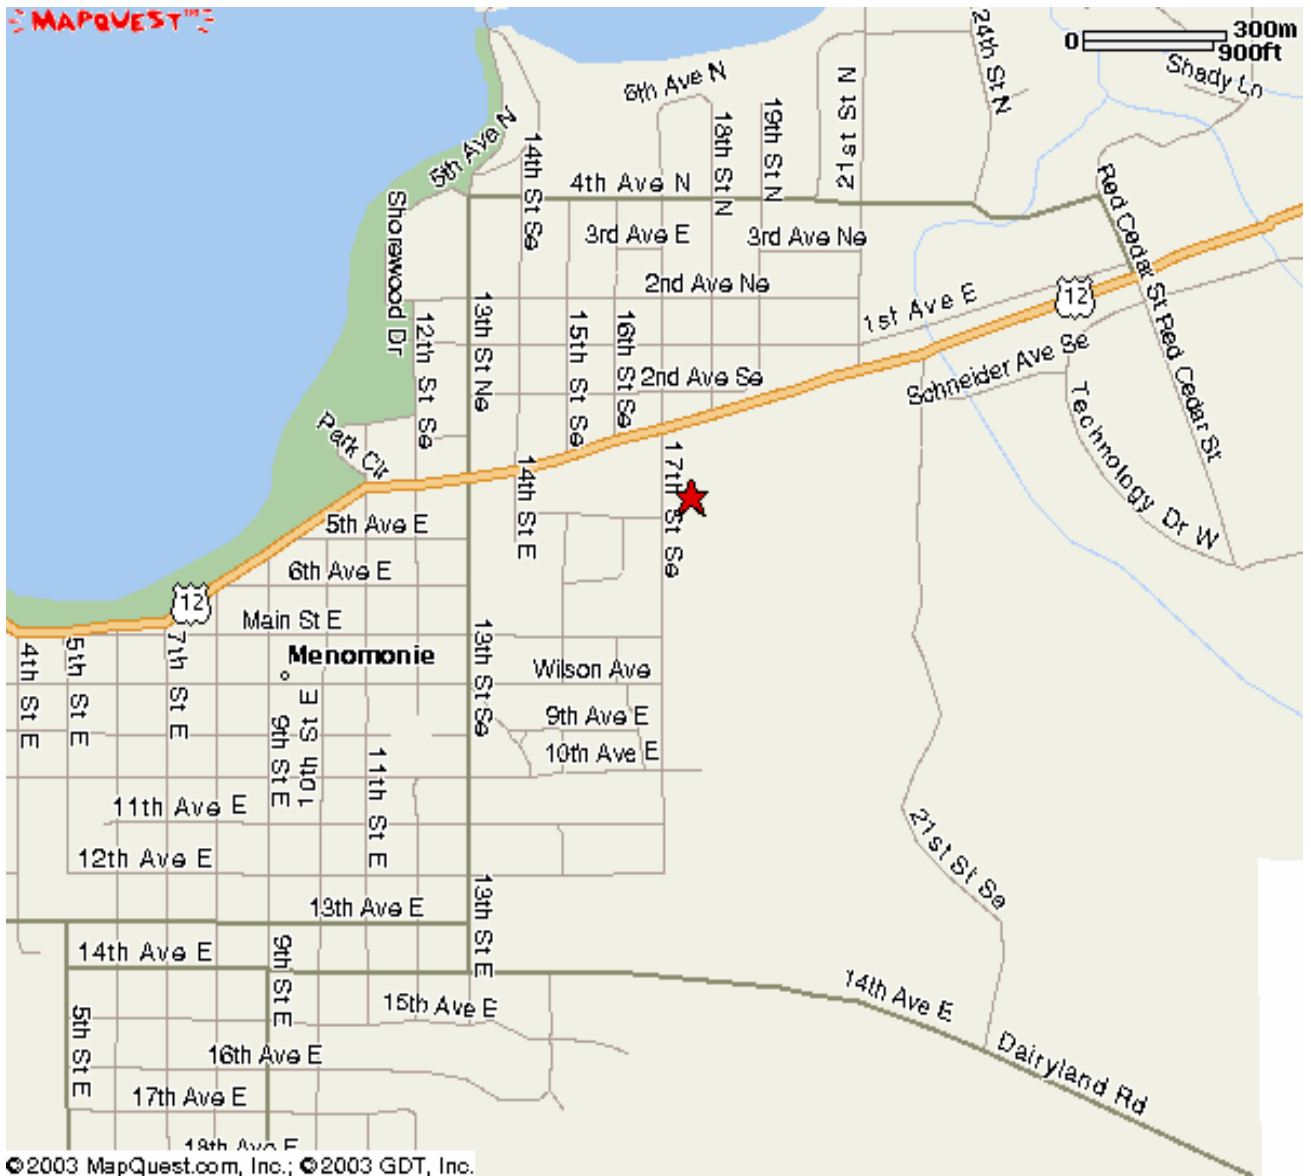

**Dunn County Fair
Dunn County Rec Park
620 17th Street
Menomonie WI**

If you are traveling on I-94 to get to Menomonie, get off on Exit 45. Go south on Hwy B until you get to Hwy 12/29 (approximately 1 mile). Go west on Hwy 12/29 into Menomonie until you get to 17th Street. Go south on 17th Street and the Rec Park is right there.